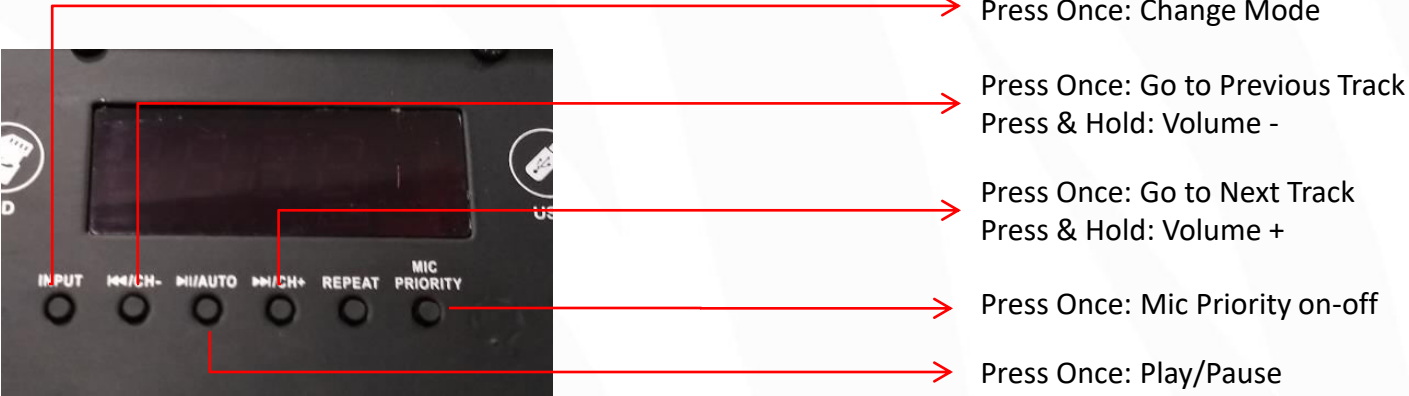

- BT
- USB
- SD Card
- FM
- AUX
- 1 x Mic
- 1 x Guitar In

Keys & Ports

ZEB-TRX15L

BT Connectivity

- Turn on the speaker.
- Make sure the speaker is in BT Mode.
- Search for nearby BT devices in your mobile.
- Tap on BT Name “ZEB-TRX15L” to connect.

USB/SD Card Mode

- When the speaker is on, insert a Pendrive/SD Card to the speaker.
- The speaker will detect the Pendrive/SD Card automatically & play the songs from the it.

FM Radio

- Switch the speaker to FM Mode.
- Press the Play/Pause key once to auto scan the available FM Channel.
- Once the scanning is done, the speaker will start playing the first saved FM Channel.