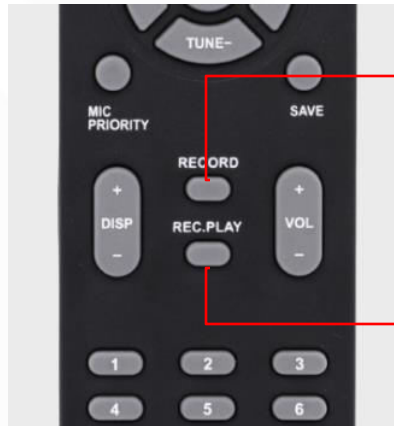

- When the speaker is on, Insert a pendrive to the USB slot of the speaker.
- Using the remote, Press the record key once to start recording.
- To stop recording & to play the recorded file, Press Rec. Play on the remote.

Note: Songs that is being played by the speaker will be paused while recording.

→ Press Once: To start Recording

→ Press Once: To stop recording & to play the recorded file