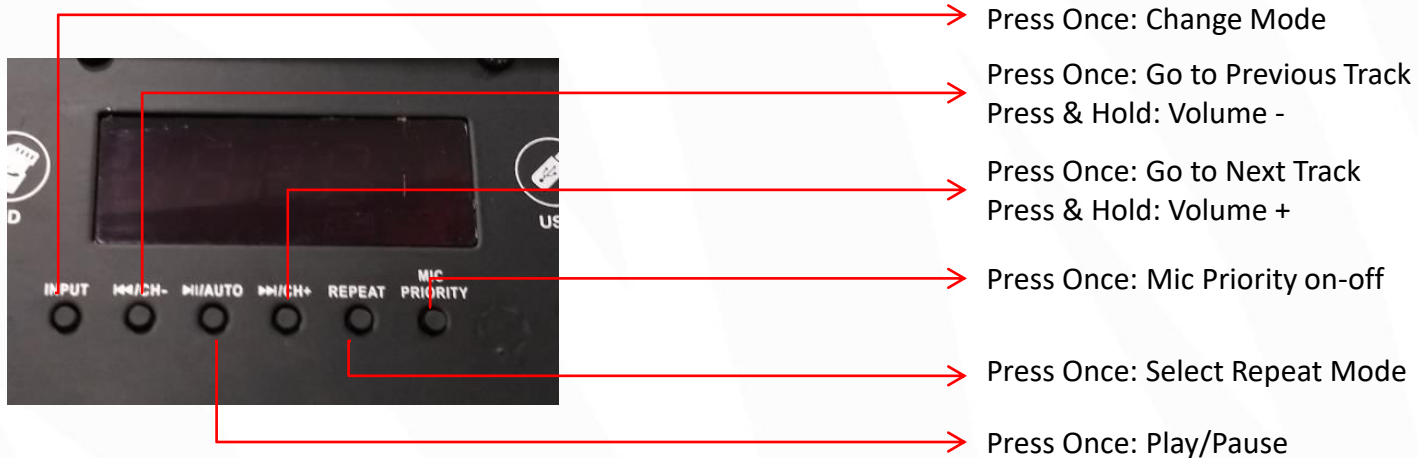

MRP ₹ 13999/-

ZEB-TRX15L
Trolley DJ Speaker

- Trolley Design
- Built-in Rechargeable Battery
- 9hrs* playback time
- 2 Way Speaker: 15" Full Range Drive & 1" Tweeter
- Wireless Mic
- Recording
- LED Display
- RGB Lights with on-off Switch
- Remote Control
- Supports External Battery

- BT
- USB
- SD Card
- FM
- AUX
- 1 x Mic
- 1 x Guitar In

Keys & Ports

ZEB-TRX15L

BT Connectivity

- Turn on the speaker.
- Make sure the speaker is in BT Mode.
- Search for nearby BT devices in your mobile.
- Tap on BT Name “ZEB-TRX15L” to connect.

USB/SD Card Mode

- When the speaker is on, insert a Pendrive/SD Card to the speaker.
- The speaker will detect the Pendrive/SD Card automatically & play the songs from the it.

FM Radio

- Switch the speaker to FM Mode.
- Press the Play/Pause key once to auto scan the available FM Channel.
- Once the scanning is done, the speaker will start playing the first saved FM Channel.