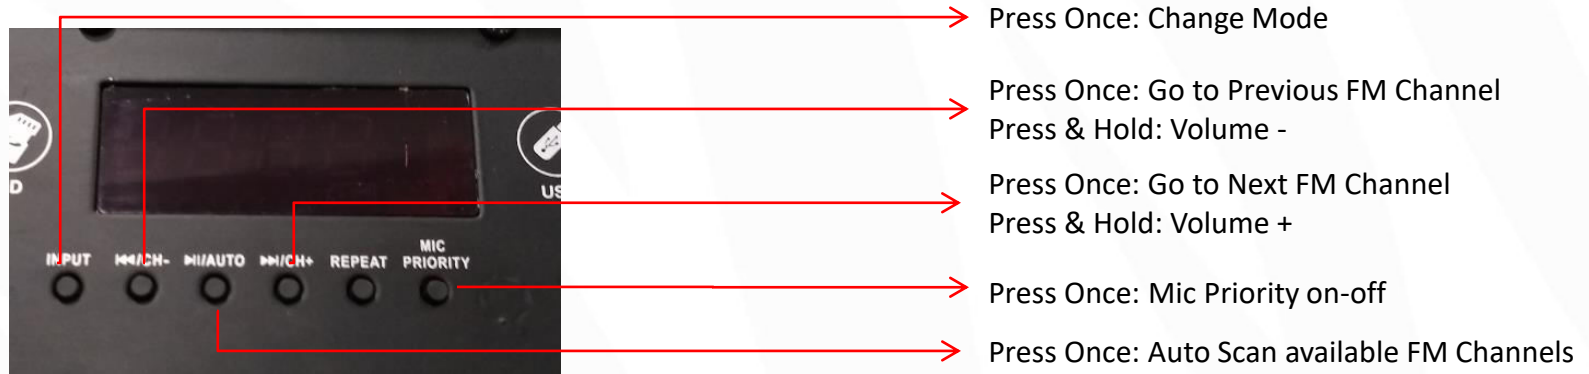

- BT
- USB
- SD Card
- FM
- AUX
- 1 x Mic
- 1 x Guitar In

Keys & Ports

ZEB-TRX15L

BT Connectivity

- Turn on the speaker.
- Make sure the speaker is in BT Mode.
- Search for nearby BT devices in your mobile.
- Tap on BT Name “ZEB-TRX15L” to connect.

USB/SD Card Mode

- When the speaker is on, insert a Pendrive/SD Card to the speaker.
- The speaker will detect the Pendrive/SD Card automatically & play the songs from the it.

FM Radio

- Switch the speaker to FM Mode.
- Press the Play/Pause key once to auto scan the available FM Channel.
- Once the scanning is done, the speaker will start playing the first saved FM Channel.

Note: For better FM Reception, please use the provide FM antenna

AUX Mode

- Once the speaker is in AUX Mode, connect the AUX cable to the speaker & connect the other end to a audio source (Eg. Computer, mobile).
- Now the songs played by the audio source can be heard through the speaker.