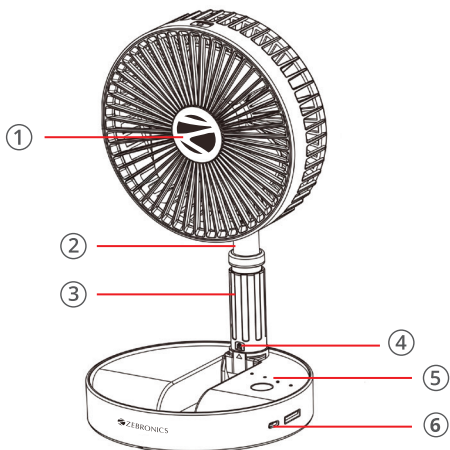

- Foldable Stand Fan
- Easy to Clean Detachable Front Grill

**On Breeze Mode*

Specifications:

Materials	: ABS
AirFlow	: upto 4.1 m/s
Fan Speed	
(with tolerance)	: upto 6000 RPM
No.of.Fan Speed level	: 4
No.of.button	: 1 (MFB button)
Charging Time	: 2h
Playback Time	: Upto 8h* Backup
Adjustable fan	: 180°
Product Dimension	
(Dia x H)	: 19.5 x 9.4 cm (Folded)
	: 19.5 x 101.5 cm (Expanded)
Net. Weight	: 739 g

**On Breeze Mode*

Package Contents:

Portable Fan	: 1 U
Charging cable	: 1 U
QR Code Guide	: 1 U

Product Representation:

① Fan mask (detachable)

② Height-adjustment Pole

③ Twist to Lock Function

④ Lock position