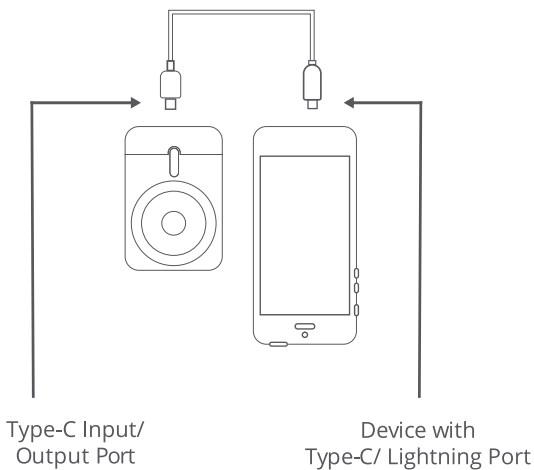

Note: Simultaneous usage of the power bank output provides standard 5V DC output.

ISO 9001:2015 Certified Company
www.zebronics.com