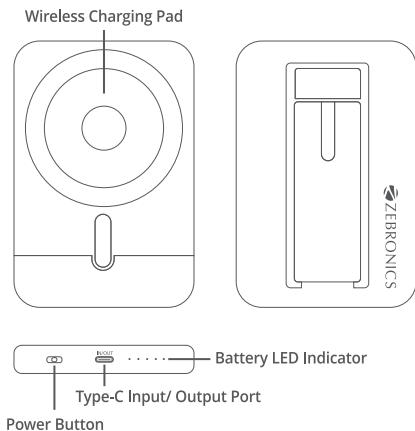

- 22.5W Max. Output
- Rapid Charge
- LED Indicator
- Mobile/Tablet Compatible
- Type C Port Input & Output
- Over Charge Protection

- Overload Protection
- Short Circuit Protection
- MagSecure compatible
- Built In stand

Specifications:

Battery Capacity	: 10000mAh
Type-C Input (Port)	: DC 5V/3A, 9V/2A, 12V/1.5A
Output 1 (Type-C Port)	: DC 5V/3A, 9V/2.22A, 12V/1.87A, 5~11V/2A PPS (22.5W Max. Output)
Wireless Charging Output	: DC 5V/1A, DC 7.5V/1A, DC 9V/1.12A, DC 9V/1.67A, DC 12V/1.25A (15W max.)
No.of Output port	: 1 Type C port + Wireless Charging
Charging Time	: 3 hours, 05 minutes approx
Product Dimension (W x D x H)	: 6.9 x 1.92 x 10.4 cm
Net Weight	: 184 g
Country of Origin	: Made in India

Package Contents :

Power Bank	: 1 U
Charging cable	: 1 U
QR Code Guide	: 1 U
Magnetic Ring	: 1 U

Port Description:

Charging Instructions:

- Plug the Type-C cable into the charging port of the power bank and connect the other end to the power adapter.