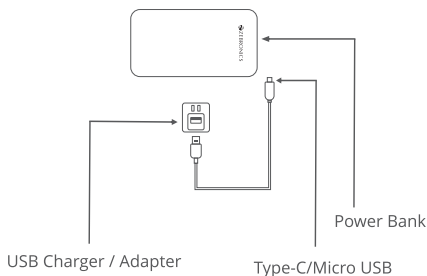

Charging Instruction:

- Connect the Type C/micro USB end of the charging cable to the power bank and the USB end to the charger / adapter with a DC output.

Charging your Device with the Power Bank:

- Connect the Type C/micro USB end of the charging cable to the device and the USB / Type C end to the output ports of power bank.