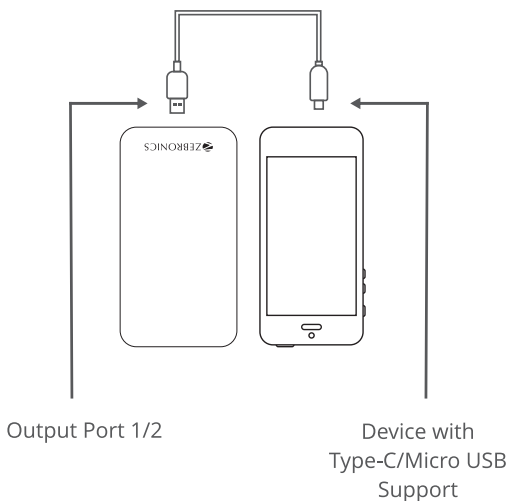

Charging your Device with the Power Bank:

- Connect the Type C/micro USB end of the charging cable to the device and the USB end to the output ports of power bank.

ISO 9001:2015 Certified Company
www.zebronics.com