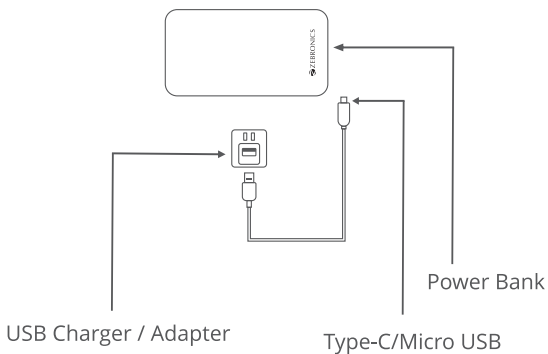

No. of output port : 2
Charging time : 5 - 6h
Product dimension : 67 x 16 x 140 mm
(W x D x H)
Net. weight : 211g

Package contents :

Power bank : 1 U
Charging cable : 1 U
QR Code Guide : 1 U

Charging the Power Bank :

- Connect the Type C/micro USB end of the charging cable to the power bank and the USB end to the charger / adapter with a DC 5V output.