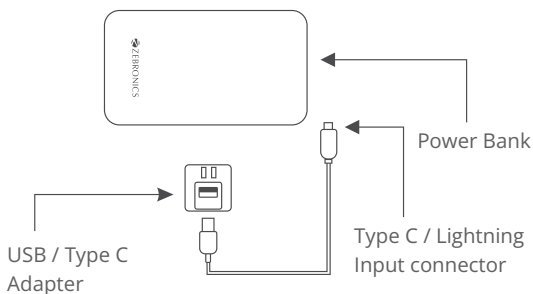

Charging the Power Bank:

- Connect the Type C or lightning charging cable to the power bank and the USB or Type C cable to the adapter Type C Input (DC 5V/3A, DC 9V/2A, DC 12V/1.5A) or lightning input (DC 5V/2A, DC 9V/2A, DC 12V/1.5A).