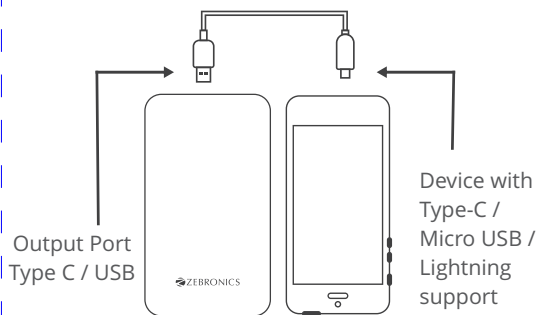

Alternatively, connect directly using the included attached Type-C cable.

For wireless charging, press the power button on the power bank and place phones or smart watches that support wireless charging on the power bank's wireless charging pad.

[Note: Simultaneous usage of the power bank output provides standard 5V DC output]

ISO 9001:2015 Certified Company
www.zebronics.com