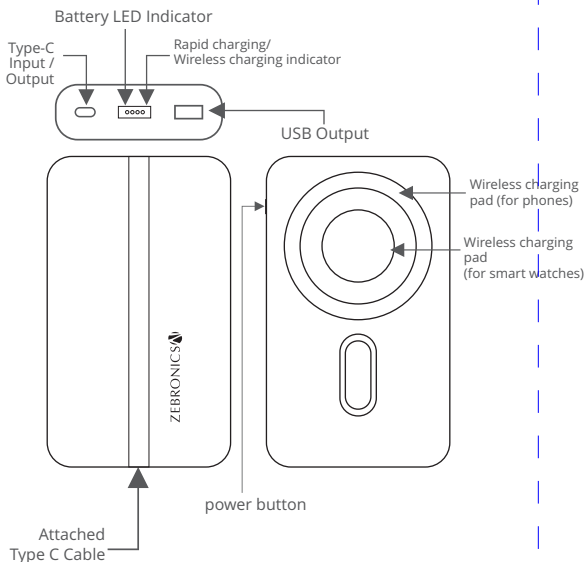

Type C PD (port + cable) Input & Output

USB Output

Built-in protections

Built-in Wireless Charging Pad

Built-in foldable stand

Compact design

Specifications:

Battery Capacity	: 10000mAh
TYPE C Input	: DC 5V/3A, 9V/2A, 12V/1.5A
Output 1 (USB)	: DC 5V/3A, 9V/2.2A, 12V/1.85A
Output 2 (TYPE C Port)	: DC 5V/3A, 9V/2.22A, 12V/1.85A, 5~11V/2A PPS (22W Max. output)
Output 3 (TYPE C - Attached cable)	: DC 5V/3A, 9V/2.22A, 12V/1.85A, 5~11V/2A PPS (22W Max. output)
Wireless Charging Output	: DC 5V/1A, DC 7.5V/1A, DC 9V/1.12A, DC 9V/1.67A, DC 12V/1.25A (15W max.)
No.of Output ports	: 1 USB + 1 Type C PD Port + 1 Type C PD attached cable
Protections	: Short circuit, Overload, Overcharge
Product Dimension (W x D x H)	: 7.10 x 2.3 x 11.2 cm
Net Weight	: 205 g
Country of Origin	: Made in India

Package Contents

Power Bank	: 1 U
Charging Cable	: 1 U
QR Code Guide	: 1 U

Product Representation :

Charging the Power Bank :

- Plug the Type-C cable into the charging port of the power bank and connect the other end to a USB or Type-C cable attached to the power adapter.