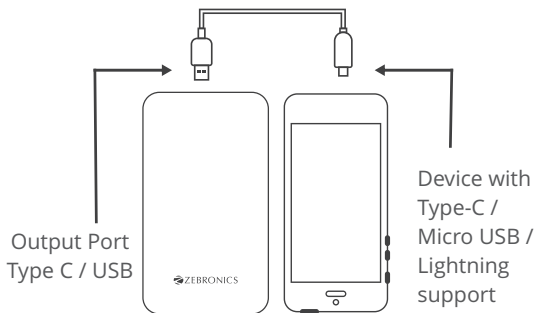

Alternatively, connect directly using the included attached Type-C cable.

For wireless charging, press the power button on the power bank and place phones or smart watches that support wireless charging on the power bank's wireless charging pad.

[Note: Simultaneous usage of the power bank output provides standard 5V DC output]

ISO 9001:2015 Certified Company
www.zebronics.com