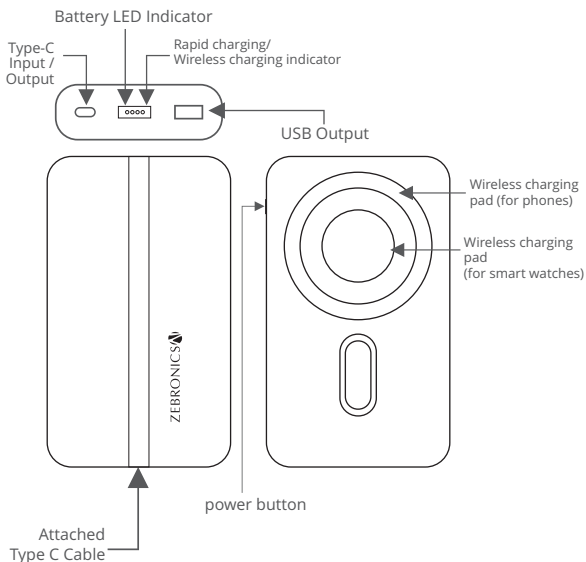

Type C PD (port + cable) Input & Output

USB Output

Built-in protections

Built-in Wireless Charging Pad

Built-in foldable stand

Compact design

Specifications:

Battery Capacity	: 10000mAh
TYPE C Input	: DC 5V/3A, 9V/2A, 12V/1.5A
Output 1 (USB)	: DC 5V/3A, 9V/2.2A, 12V/1.85A
Output 2 (TYPE C Port)	: DC 5V/3A, 9V/2.22A, 12V/1.85A, 5~11V/2A PPS (22W Max. output)
Output 3 (TYPE C - Attached cable)	: DC 5V/3A, 9V/2.22A, 12V/1.85A, 5~11V/2A PPS (22W Max. output)
Wireless Charging Output	: DC 5V/1A, DC 7.5V/1A, DC 9V/1.12A, DC 9V/1.67A, DC 12V/1.25A (15W max.)
No.of Output ports	: 1 USB + 1 Type C PD Port + 1 Type C PD attached cable
Protections	: Short circuit, Overload, Overcharge
Product Dimension (W x D x H)	: 7.10 x 2.3 x 11.2 cm
Net Weight	: 205 g
Country of Origin	: Made in India

Package Contents

Power Bank	: 1 U
Charging Cable	: 1 U
QR Code Guide	: 1 U

Product Representation :

Charging the Power Bank :

- Plug the Type-C cable into the charging port of the power bank and connect the other end to a USB or Type-C port of the power adapter.