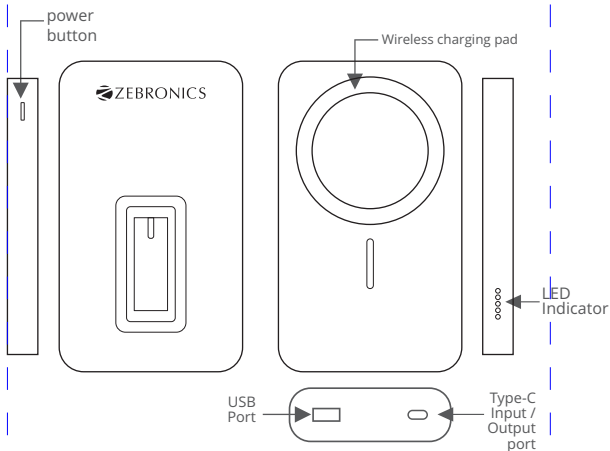

## Package Contents

Power Bank : 1 U

Charging Cable : 1 U

QR Code Guide : 1 U

## Product Representation :