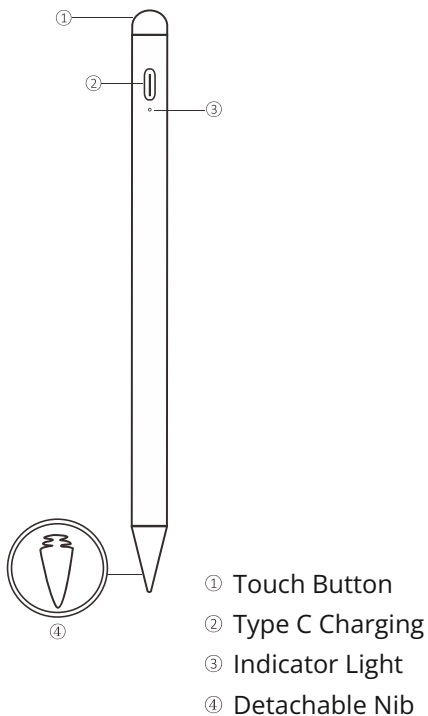

Features:

Replaceable Pen Tip

Power Saving

Light weight

Aluminium Alloy

Precise Accuracy

Specifications:

Tip Type : Round POM Material Tip

Magnetically attachable : Yes

Body Finish : Aluminium Alloy

Tilt Support : Yes

Palm Rejection : Yes

Dimensions

(H x Dia) : 16.5 x 0.9 cm

Weight : 16g

Package Contents

Stylus	: 1 U
Replaceable Tip	: 2 U
Charging Cable	: 1 U
QR Code Guide	: 1 U

Instruction Of Buttons

Procedure:

Note:

- Make sure your system iPadOS version is 12.2 or above.
- The Pencil Pro is not compatible with Android, iPhone & Microsoft Devices.
- The Pencil Pro is compatible only with 2018 & later iPad / iPad Mini / iPad Air / iPad Pro
- Go to settings Apple Pencil Turn OFF "Only Draw with Apple Pencil"