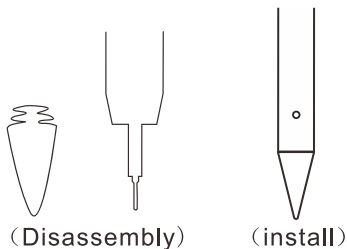

Replacing the Tip

Slightly screw the Nib OFF & screw the new one when there's a need to replace the tip.