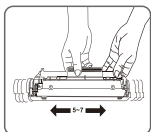

STEP: III

Shake the cartridge few times as shown in the image.