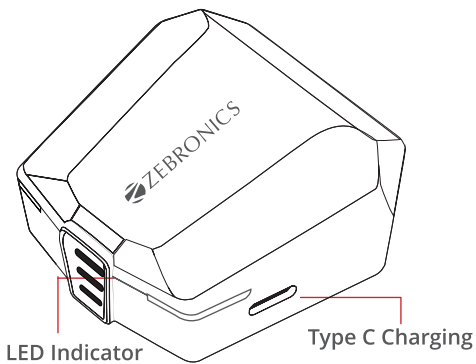

Product Representation