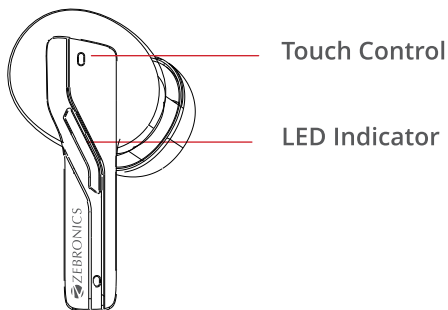

Product Representation