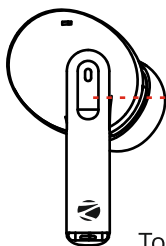

**at 50% Volume*

Package contents

Earbuds	: 2 U
Charging Case	: 1 U
Ear tips	: 4 U
Charging Cable	: 1 U
QR Code Guide	: 1 U

Product Representation

LED Charging Indicator

Touch Control

Type-C Charging Port

Usage Instruction:

- To power On the ear buds press & hold the Touch Control on either of the ear buds for 3 seconds
- To power Off the ear buds press & hold the Touch Control on either of the ear buds for 5 seconds

Bluetooth Pairing Instructions: