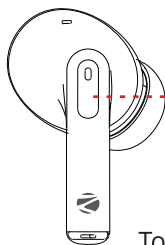

Touch Control

Flash Connect

Specifications

BT Version	: v5.4
Supported	
BT Profile	: HSP / SPP / A2DP / AVRCP
Drive size	: 13mm
Speaker	
impedance	: 32Ω
Playback time	: 6h* (Single cycle)
Charging time	
Earphone	: 1.5 h
Case	: 1.5h
Talk time	: 5 h*
Standby time	: 60 h
Case dimension	: 6.3 x 2.6 x 4.5 cm (W x D x H)
Net. Weight	: 32g

Package contents

Earbuds	: 2 U
Charging Case	: 1 U
Ear tips	: 4 U
Charging Cable	: 1 U
QR Code Guide	: 1 U

**at 50% Volume*

Product Representation

LED Charging Indicator

Touch Control
(Multi function button - MFB)