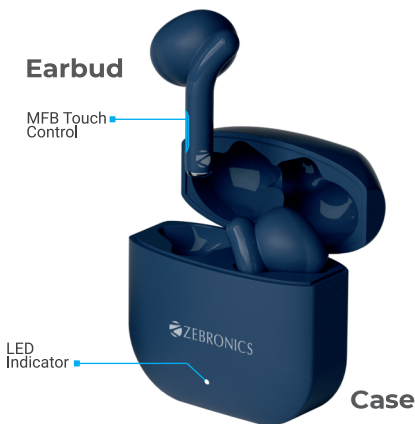

Specifications:

BT Version : v5.3

Supported BT Profile : HSP/SPP/A2DP/ AVRCP

Drive Size : 13mm

Speaker Impedance	: 32Ω
Playback Time	: 4-5 h*
Charging Time	
Earphone	: 1 h
Case	: 1.5 h
Talk Time	: 2 - 2.5 h*
Standby Time	: 30 h
Case Dimensions (W x D x H)	: 5 x 2.4 x 5.2 cm
Net Weight	: 31 g

Package Contents

Earbuds	: 2 U
Charging case	: 1 U
Charging cable	: 1 U
QR Code Guide	: 1 U

*at 50% Volume

Product Representation

Music Playback:

- Double pinch the MFB once on either side to Play/Pause the Track.
- Triple pinch on Left side to Skip to the Previous song.
- Triple pinch on Right side to Skip to the Next song.

During Calls:

While receiving a call

- Double pinch the MFB on either side of the earbuds to Answer / End the call.
- Press & Hold the MFB on either of the earbuds to Reject the call.

Activating the Voice Assistant: