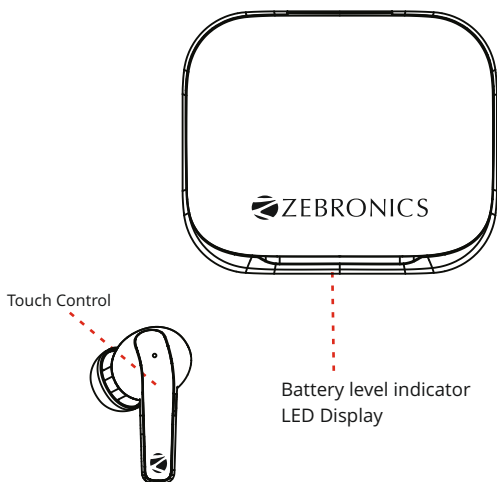

Product Representation

Usage Instruction:

BT Pairing Instructions:

Step 1: The ear buds enter pairing mode as soon as the buds taken out from the case.

Step 2: Both the ear buds will pair with each other within 5 seconds right after both the buds taken out from the case.

Step 3: Now open the phone's BT settings and pair the ear buds by tapping on the "**ZEB-PODS K2**" in the phone's BT list.

Ear Buds Functions:

- Long press the MFB for 3 seconds on the