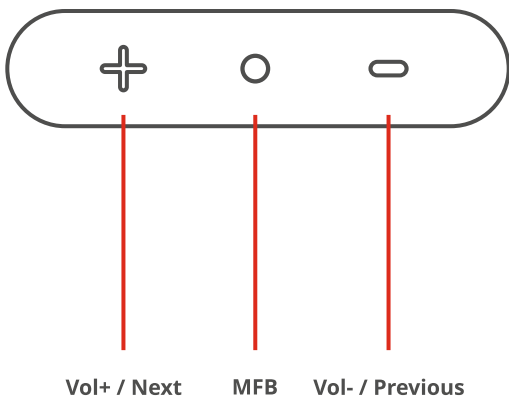

Neckband	: 1 U
Earbuds	: 4 U
Charging cable	: 1 U
QR Code Guide	: 1 U

LED Indication:

Charging indication: Red LED glows

Full charge indication: LED turns Off

BT Discover mode: Red & Blue LED blinks rapidly till it gets paired

** at 50% volume*

Usage Instruction:

Bluetooth Pairing Instructions:

STEP 1 - Press and hold the MFB to power ON the earphones and to take them into pairing mode with Red & Blue LED blinking alternatively.

STEP 2 - Switch ON the Bluetooth in your mobile phone & search for the BT name **"ZEB-YOGA5"**

STEP 3 - Once the BT name is visible in your mobile phone, tap to connect it.

Product Representation

Button usage: