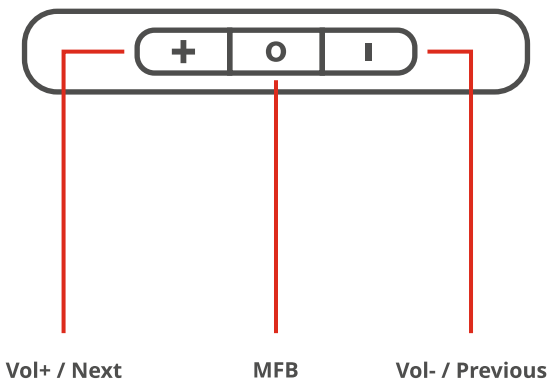

Package contents

Neckband	: 1 U
Eartips	: 4 U
Charging cable	: 1 U
QR Code Guide	: 1 U

LED Indication:

Charging indication : Red LED glows

Full charge indication : LED turns Off

BT Discover mode : Red & Blue LED blinks rapidly till it gets paired

** at 50% volume*

Usage Instruction:

Bluetooth Pairing Instructions:

STEP 1 - Press and hold the MFB to power ON the earphones and to take them into pairing mode with Red & Blue LED blinking alternatively.

STEP 2 - Switch ON the Bluetooth in your mobile phone & search for the BT name **"ZEB-YOGA 6"**

STEP 3 - Once the BT name is visible in your mobile phone, tap to connect it.

Product Representation

Button Usage: