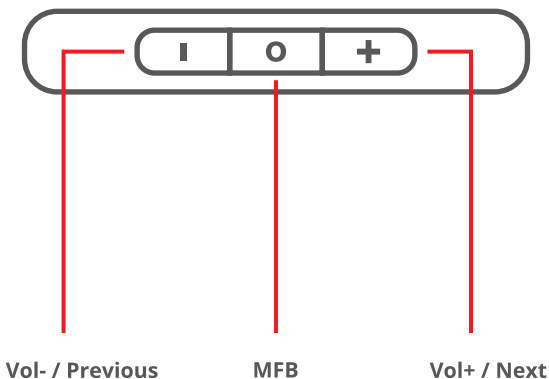

Usage Instruction:

Bluetooth Pairing Instructions:

STEP 1 - Press and hold the MFB to power ON the earphones and to take them into pairing mode with Red & Blue LED blinking alternatively.

STEP 2 - Switch ON the Bluetooth in your mobile phone & search for the BT name **"ZEB-YOGA8"**

STEP 3 - Once the BT name is visible in your mobile phone, tap to connect it.

Product Representation