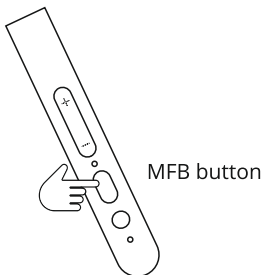

LED Indication

Charging Indication: RED LED glows.

Full Charge Indication: RED LED turns OFF.

BT Discover Mode: RED & BLUE LED blinks alternately.

When connect to a phone: BLUE LED will blink once in an interval of 5 secs.

Usage Instruction

Bluetooth Pairing Instruction

Step 1: In Off state, long press the POWER button until the earphone goes into pairing mode (Red/Blue LED will blink alternately.)

Step 2: Switch on the BT menu on your phone & search for the BT name "**ZEB-YOGA 90 PLUS**", tap to connect it.

Call Function

Press the MFB button to answer/hang-up the call. Press and hold the MFB Button for 2 seconds to reject an incoming call. Double press the MFB button to redial the last number dialed.

Activating Voice Assistant