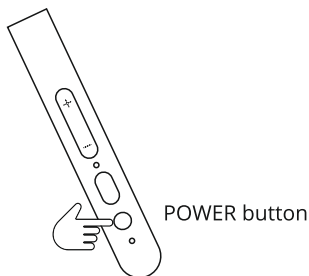

LED Indication

Charging Indication: RED LED glows.

Full Charge Indication: RED LED turns OFF.

BT Discover Mode: RED & BLUE LED blinks alternately.

When connect to a phone: BLUE LED will blink once in an interval of 5 secs.

Usage Instruction

Bluetooth Pairing Instruction

Step 1: In Off state, long press the POWER button until the earphone goes into pairing mode (Red/Blue LED will blink alternately.)

Step 2: Switch on the BT menu on your phone & search for the BT name "**ZEB-YOGA 90 PLUS**", tap to connect it.