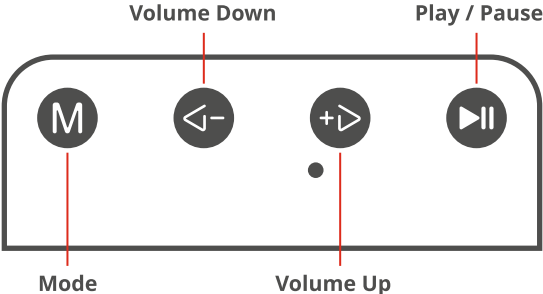

Carry Strap

8W RMS Output

Passive Radiator

TWS Function

Built-in Rechargeable Battery

Call Function

FM Radio

Specifications:

** at 50% Volume (LED off)*

Package Contents

Speaker	: 1 U
Charging Cable	: 1 U
QR Code Guide	: 1 U

Buttons and Ports Description

Instructions for Use:

Button Functions:

- To turn on the speaker, move the slider to the left and to turn off the speaker, move the slider to the right.
- Single press the "M" Button to switch the modes like BT/FM/USB/mSD. Short press the "M" Button to change the LED Colors.
- Single Press the "⏪" Button to decrease the volume. Short Press the "⏪" Button for Previous Track.
- Single Press the "⏩" Button to increase the volume. Short Press the "⏩" Button for Next Track.
- Single Press  Button to Play/Pause. Short press  button to Scanning Function. Short Press  button to TWS Functions.
- During Calls, Single Press  Button to Answer/End the calls. Long Press  Button to reject the calls. Double Press  Button again to redial the last dialed number