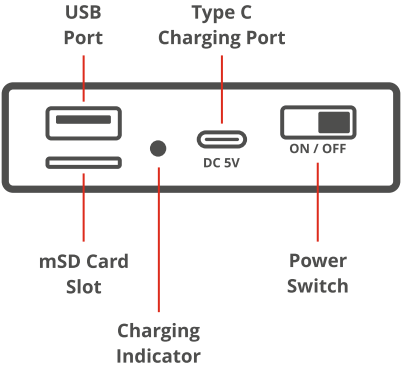

Carry Strap

8W RMS Output

Passive Radiator

TWS Function

Built-in Rechargeable Battery

Call Function

FM Radio

Specifications:

** at 50% Volume (LED off)*

Package Contents

Speaker	: 1 U
Charging Cable	: 1 U
QR Code Guide	: 1 U

Buttons and Ports Description

Instructions for Use:

Button Functions:

- To turn on the speaker, move the slider to the left and to turn off the speaker, move the slider to the right.
- Single press the "M" Button to switch the modes like BT/FM/USB/mSD. Short press the "M" Button to change the LED Colors.
- Single Press the "⏪" Button to decrease the volume. Short Press the "⏪" Button for Previous Track.
- Single Press the "⏩" Button to increase the volume. Short Press the "⏩" Button for Next Track.
- Single Press  Button to Play/Pause. Short press  button to Scanning Function. Short Press  button to TWS Functions.
- During Calls, Single Press  Button to Answer/End the calls. Long Press  Button to reject the calls. Double Press  Button again to redial the last dialed number