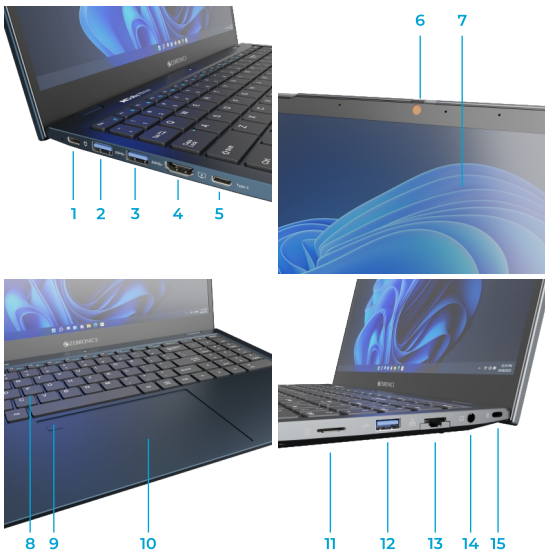

PRO *Series* Z

ZEB-NBC 3S Quick Start Guide

www.zebronics.com

Product Overview

- | | | | |
|---|------------------------|----|--------------------|
| 1 | Type C (Charging Port) | 9 | Fingerprint Sensor |
| 2 | USB 3.2 Type A | 10 | Trackpad |
| 3 | USB 3.2 Type A | 11 | mSD Slot |
| 4 | HDMI | 12 | USB 2.0 |
| 5 | Type C Port | 13 | Rj45 |
| 6 | Webcam | 14 | Headphone Jack |
| 7 | Display | 15 | Kensington Lock |
| 8 | Keyboard | | |

Features

- ◆ Upgradable M.2 NVMe SSD / M.2 SATA SSD
- ◆ Anti Glare IPS Screen with Matte Finish
- ◆ Fingerprint Sensor
- ◆ Dolby ATMOS

- ◆ Slim Profile Laptop
- ◆ Kensington Lock

Specifications

CPU	: i3-1215U Processor
Memory	: 8GB 3200MHz DDR4 RAM
Storage	: 512GB M.2 SATA SSD
Display	: 39.624cm (15.6") 1080p IPS Screen
OS Support	: Windows 11 Home
Connectivity	: 802.11 a/b/g/n/ac 2.4 GHz & 5 GHz Wi-Fi with BT v5.0
I/O Ports	: HDMI, USB 3.2 x 2, USB 2.0, Type C Port, mSD Slot, 3.5mm Headphone + Microphone Jack, RJ45
Camera	: HD Webcam
Battery	: 38.5Wh Battery
Product Dimension	
(W x D x H)	: 36 x 23.2 x 2 cm
Weight	: 1.76kg