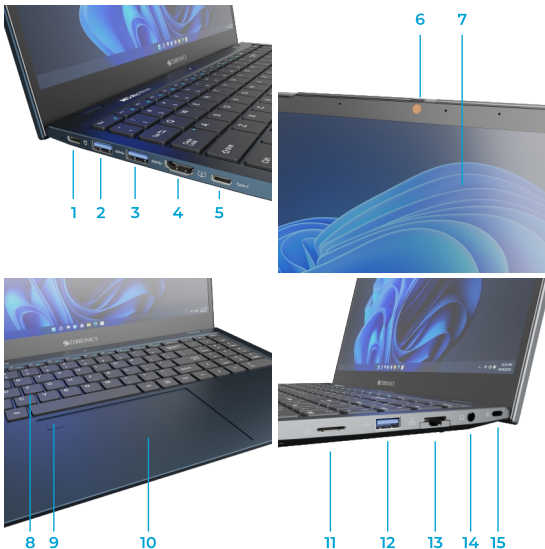

PRO *Series* Z

ZEB-NBC 4S Quick Start Guide

www.zebronics.com

Product Overview

- | | | | |
|---|------------------------|----|--------------------|
| 1 | Type C (Charging Port) | 9 | Fingerprint Sensor |
| 2 | USB 3.2 Type A | 10 | Trackpad |
| 3 | USB 3.2 Type A | 11 | mSD Slot |
| 4 | HDMI | 12 | USB 2.0 |
| 5 | Type C Port | 13 | Rj45 |
| 6 | Webcam | 14 | Headphone Jack |
| 7 | Display | 15 | Kensington Lock |
| 8 | Keyboard | | |

Features

- ◆ Upgradable M.2 NVMe SSD / M.2 SATA SSD
- ◆ Anti Glare IPS Screen with Matte Finish
- ◆ Fingerprint Sensor
- ◆ Dolby ATMOS

- ◆ Slim Profile Laptop
- ◆ Kensington Lock

Specifications

CPU	: i5-1235U Processor
Memory	: 8GB / 16GB 3200MHz DDR4 RAM
Storage	: 512GB M.2 SATA SSD
Display	: 39.624cm (15.6") 1080p IPS Screen
OS Support	: Windows 11 Home
Connectivity	: 802.11 a/b/g/n/ac 2.4 GHz & 5 GHz Wi-Fi with BT v5.0
I/O Ports	: HDMI, USB 3.2 x 2, USB 2.0, Type C Port, mSD Slot, 3.5mm Headphone + Microphone Jack, RJ45
Camera	: HD Webcam
Battery	: 38.5Wh Battery
Product Dimension (W x D x H)	: 36 x 23.2 x 2 cm
Weight	: 1.76kg