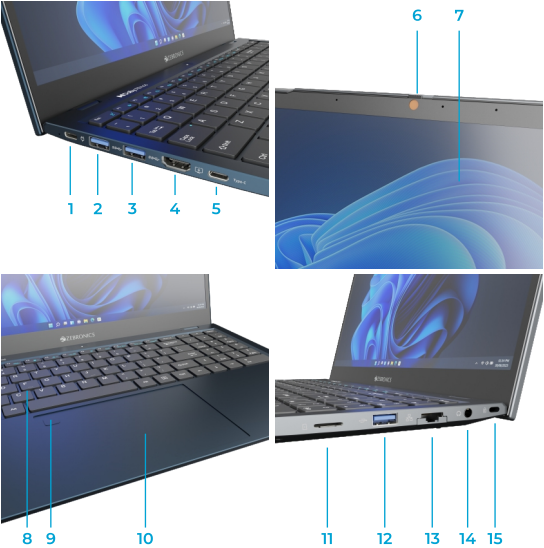

PRO *Series* Z

ZEB-NBC 5S Quick Start Guide

www.zebronics.com

Product Overview

- 1 Type C (Charging Port)
- 2 USB 3.2 Type A
- 3 USB 3.2 Type A
- 4 HDMI
- 5 Type C Port
- 6 Webcam
- 7 Display
- 8 Keyboard
- 9 Fingerprint Sensor
- 10 Trackpad
- 11 mSD Slot
- 12 USB 2.0
- 13 Rj45
- 14 Headphone Jack
- 15 Kensington Lock

Features

- ◆ Upgradable M.2 NVMe SSD / M.2 SATA SSD
- ◆ Anti Glare IPS Screen with Matte Finish
- ◆ Fingerprint Sensor
- ◆ Dolby ATMOS

- ◆ Slim Profile Laptop
- ◆ Kensington Lock

Specifications

CPU	: i7-1255U Processor
Memory	: 16GB 3200MHz DDR4 RAM
Storage	: 512GB / 1TB M.2 SATA SSD
Display	: 39.624cm (15.6") 1080p IPS Screen
OS Support	: Windows 11 Home
Connectivity	: 802.11 a/b/g/n/ac 2.4 GHz & 5 GHz Wi-Fi with BT v5.0
I/O Ports	: HDMI, USB 3.2 x 2, USB 2.0, Type C Port, mSD Slot, 3.5mm Headphone + Microphone Jack, RJ45
Camera	: HD Webcam
Battery	: 38.5Wh Battery
Product Dimension	
(W x D x H)	: 36 x 23.2 x 2 cm
Weight	: 1.76kg